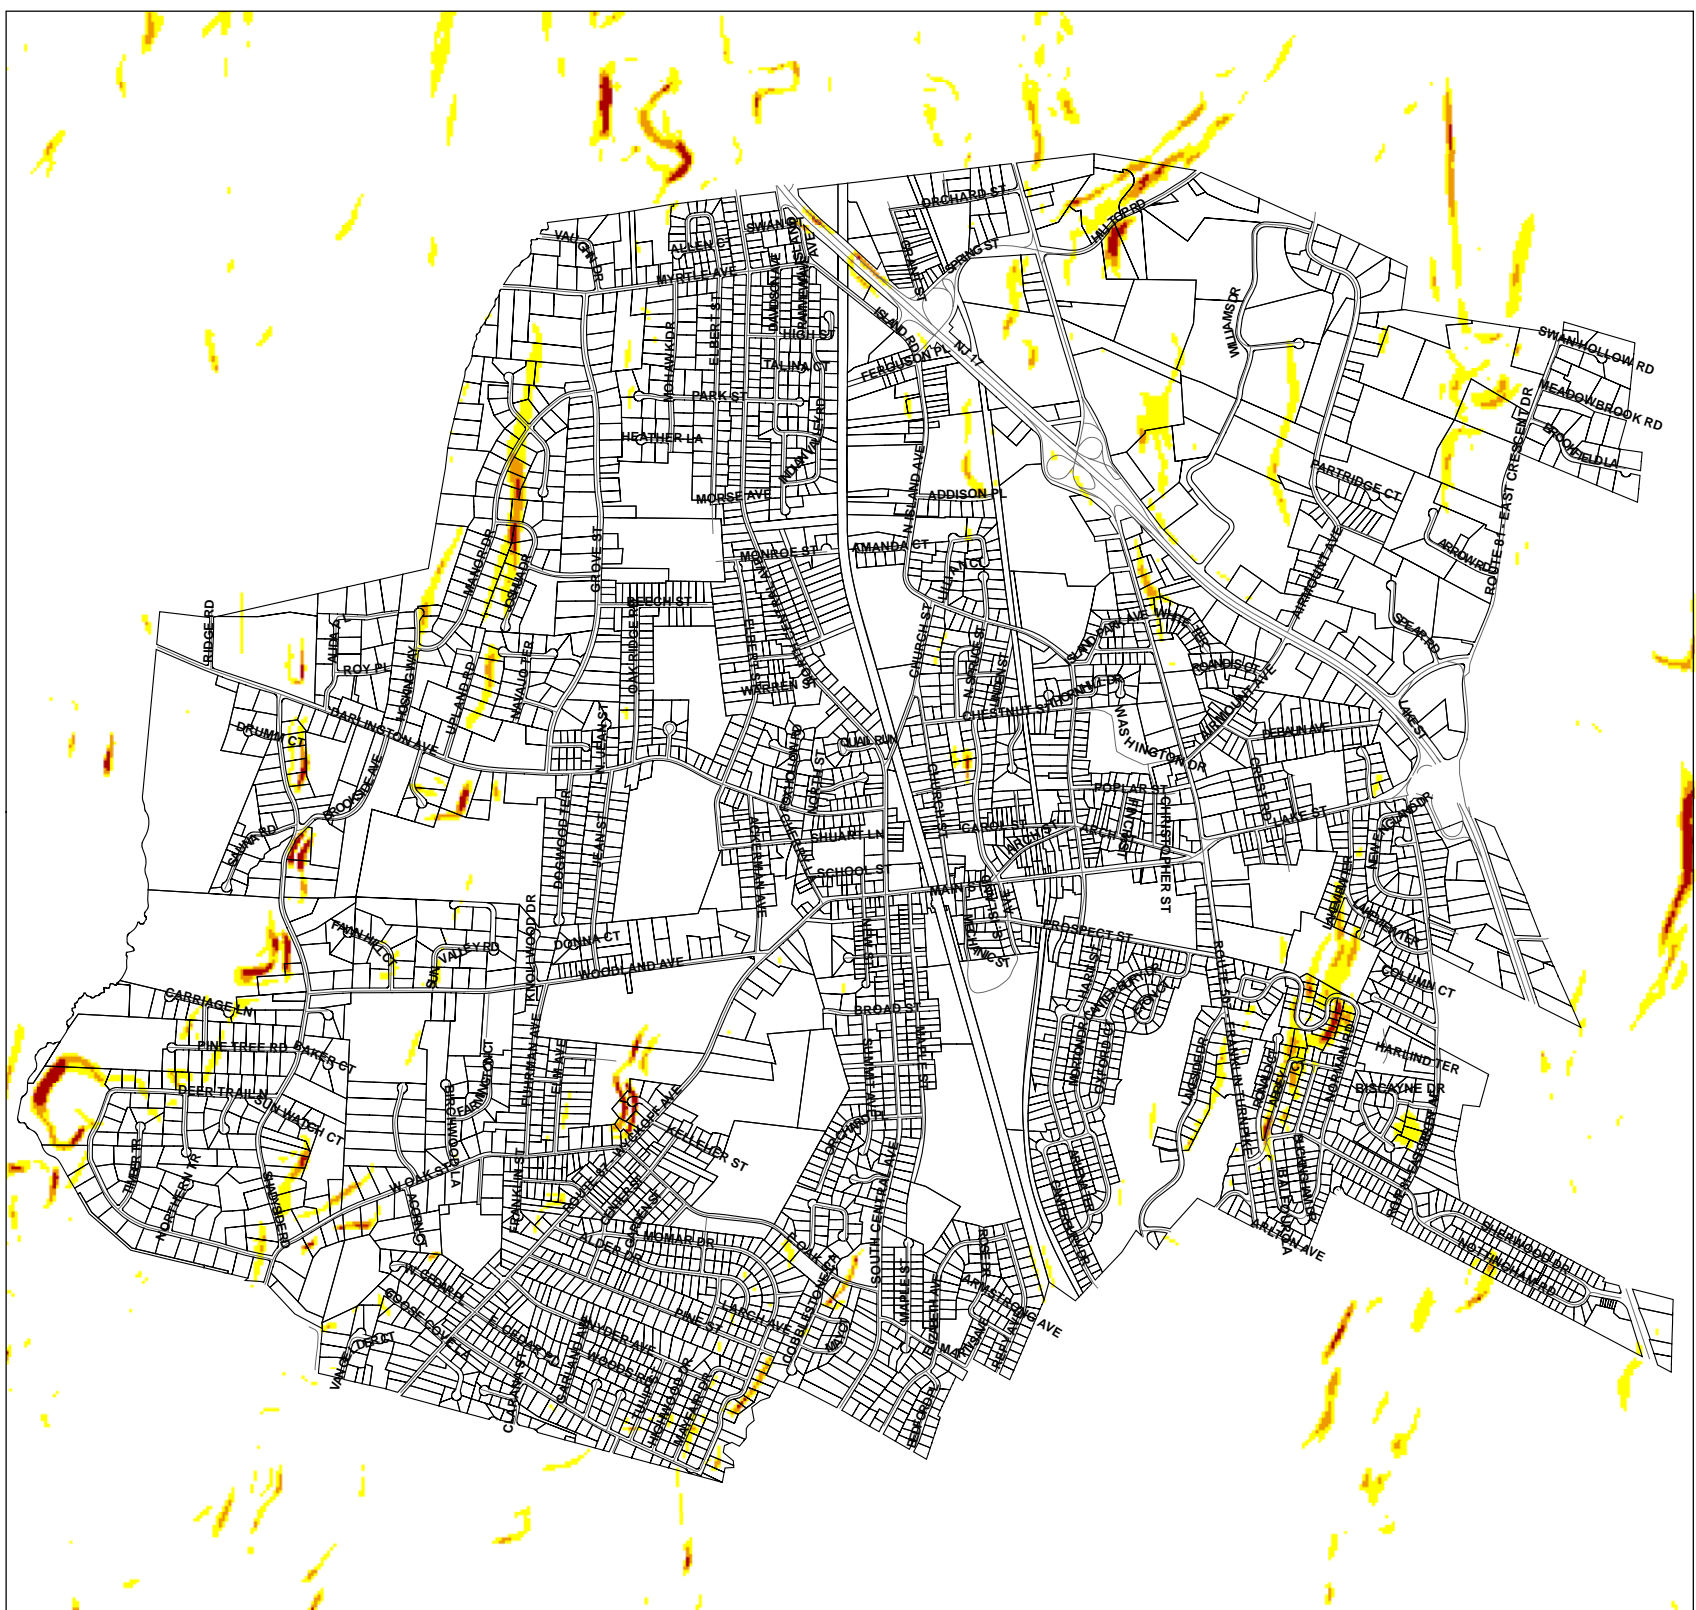

Steep Slope

Ramsey Borough,
Bergen County

October 2006

Legend

-  Slopes less than 15%
-  Slopes 15% to 20%
-  Slopes 20% to 25%
-  Slopes greater than 25%

Data Sources:
NJDEP-10 meter DEM's
Bergen County Dept. of GIS

This map was developed using New Jersey Department of Environmental Protection Geographic Information System digital data, but this secondary product has not been NJDEP verified and is not State-authorized.