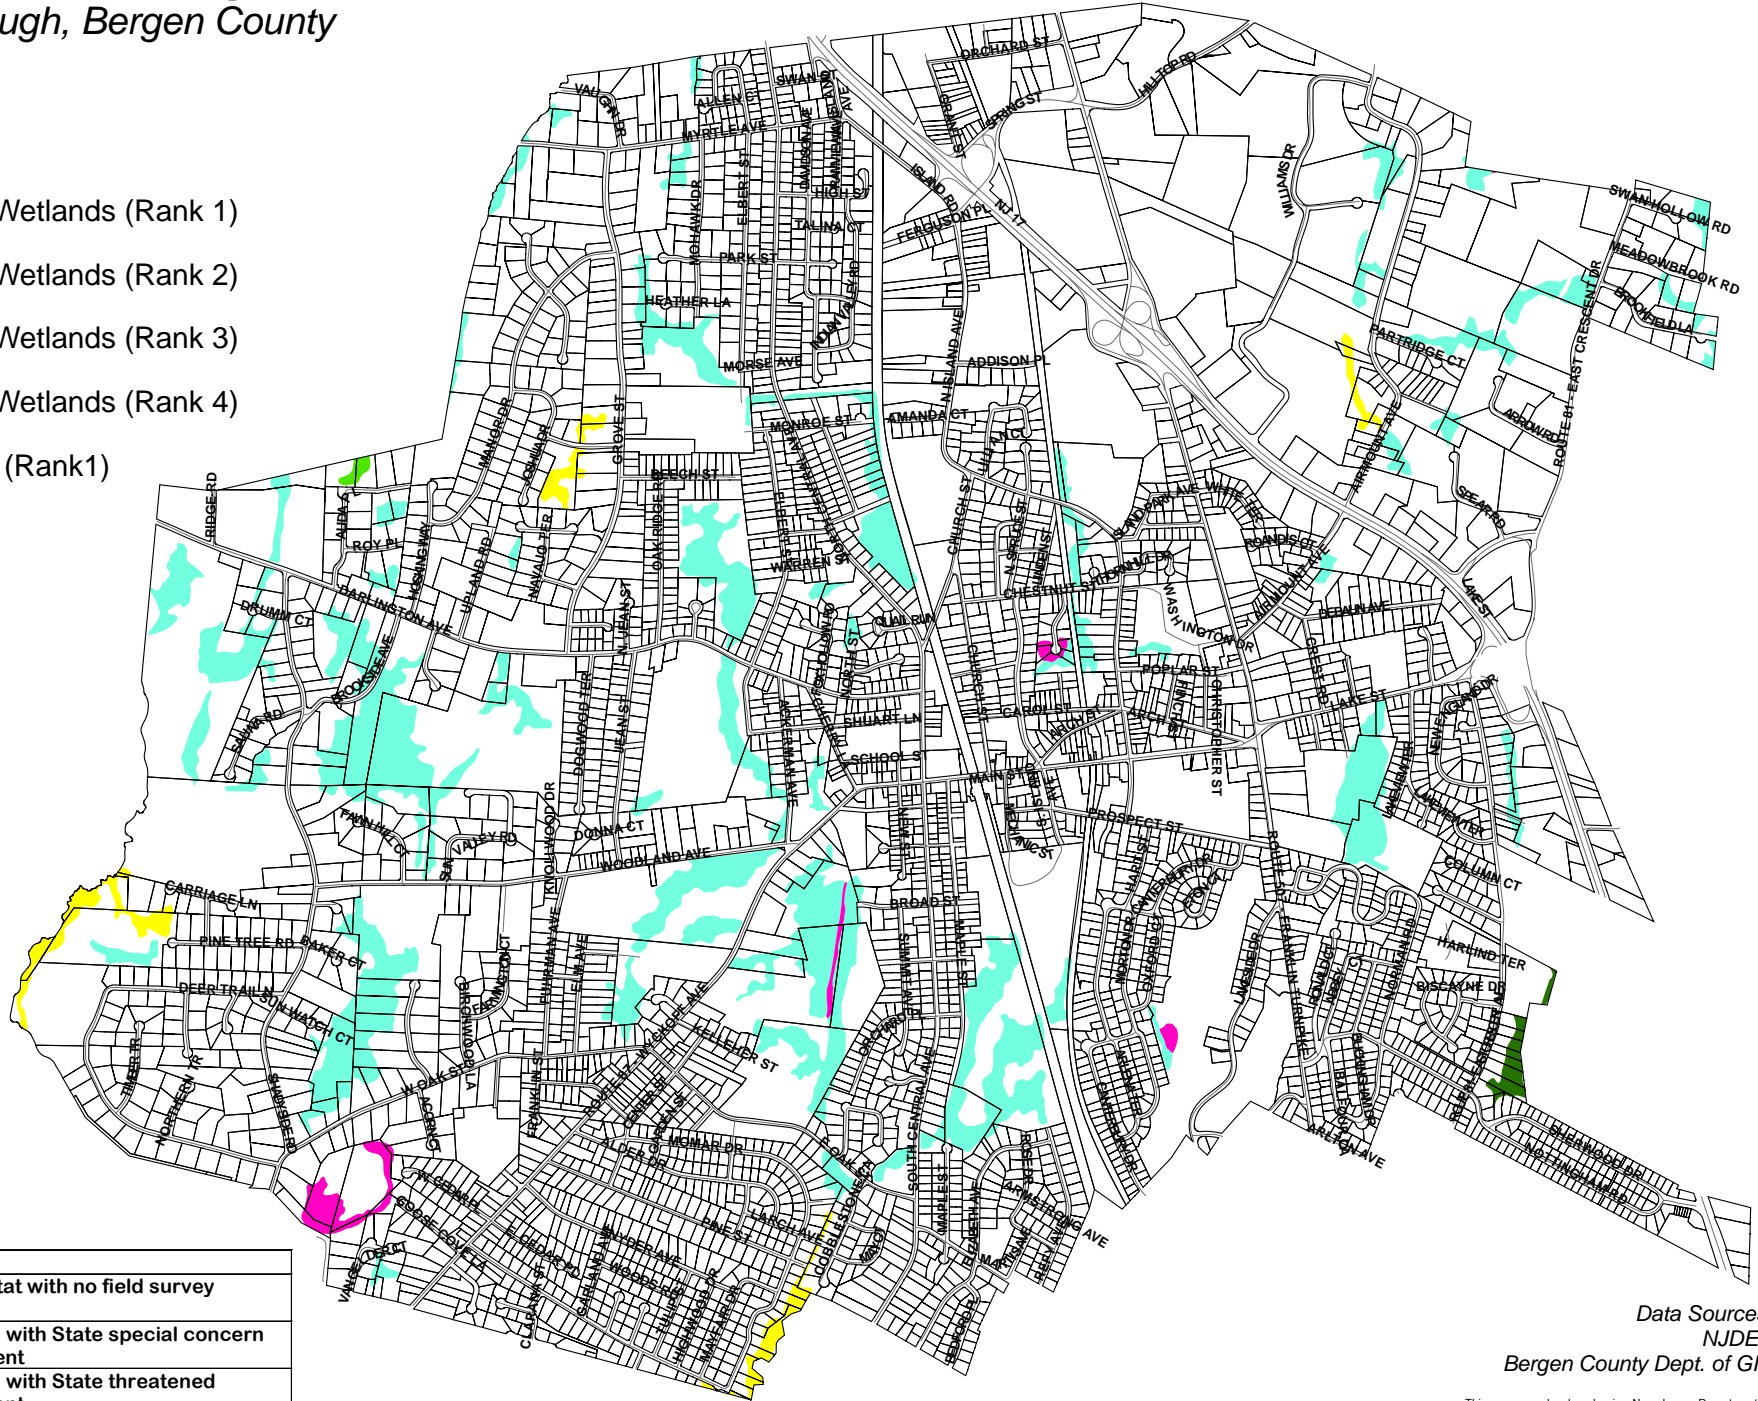

Critical Habitat - Emergent and Forested Wetlands

Ramsey Borough, Bergen County

October 2006

Legend

-  Forested Wetlands (Rank 1)
-  Forested Wetlands (Rank 2)
-  Forested Wetlands (Rank 3)
-  Forested Wetlands (Rank 4)
-  Emergent (Rank1)

Rank	Indication
1	Suitable habitat with no field survey conducted
2	Habitat patch with State special concern species present
3	Habitat patch with State threatened species present
4	Habitat patch with State endangered species present
5	Habitat patch with Federal threatened or endangered species present

Data Sources:
NJDEP
Bergen County Dept. of GIS

This map was developed using New Jersey Department of Environmental Protection Geographic Information System digital data, but this secondary product has not been NJDEP verified and is not State-authorized.