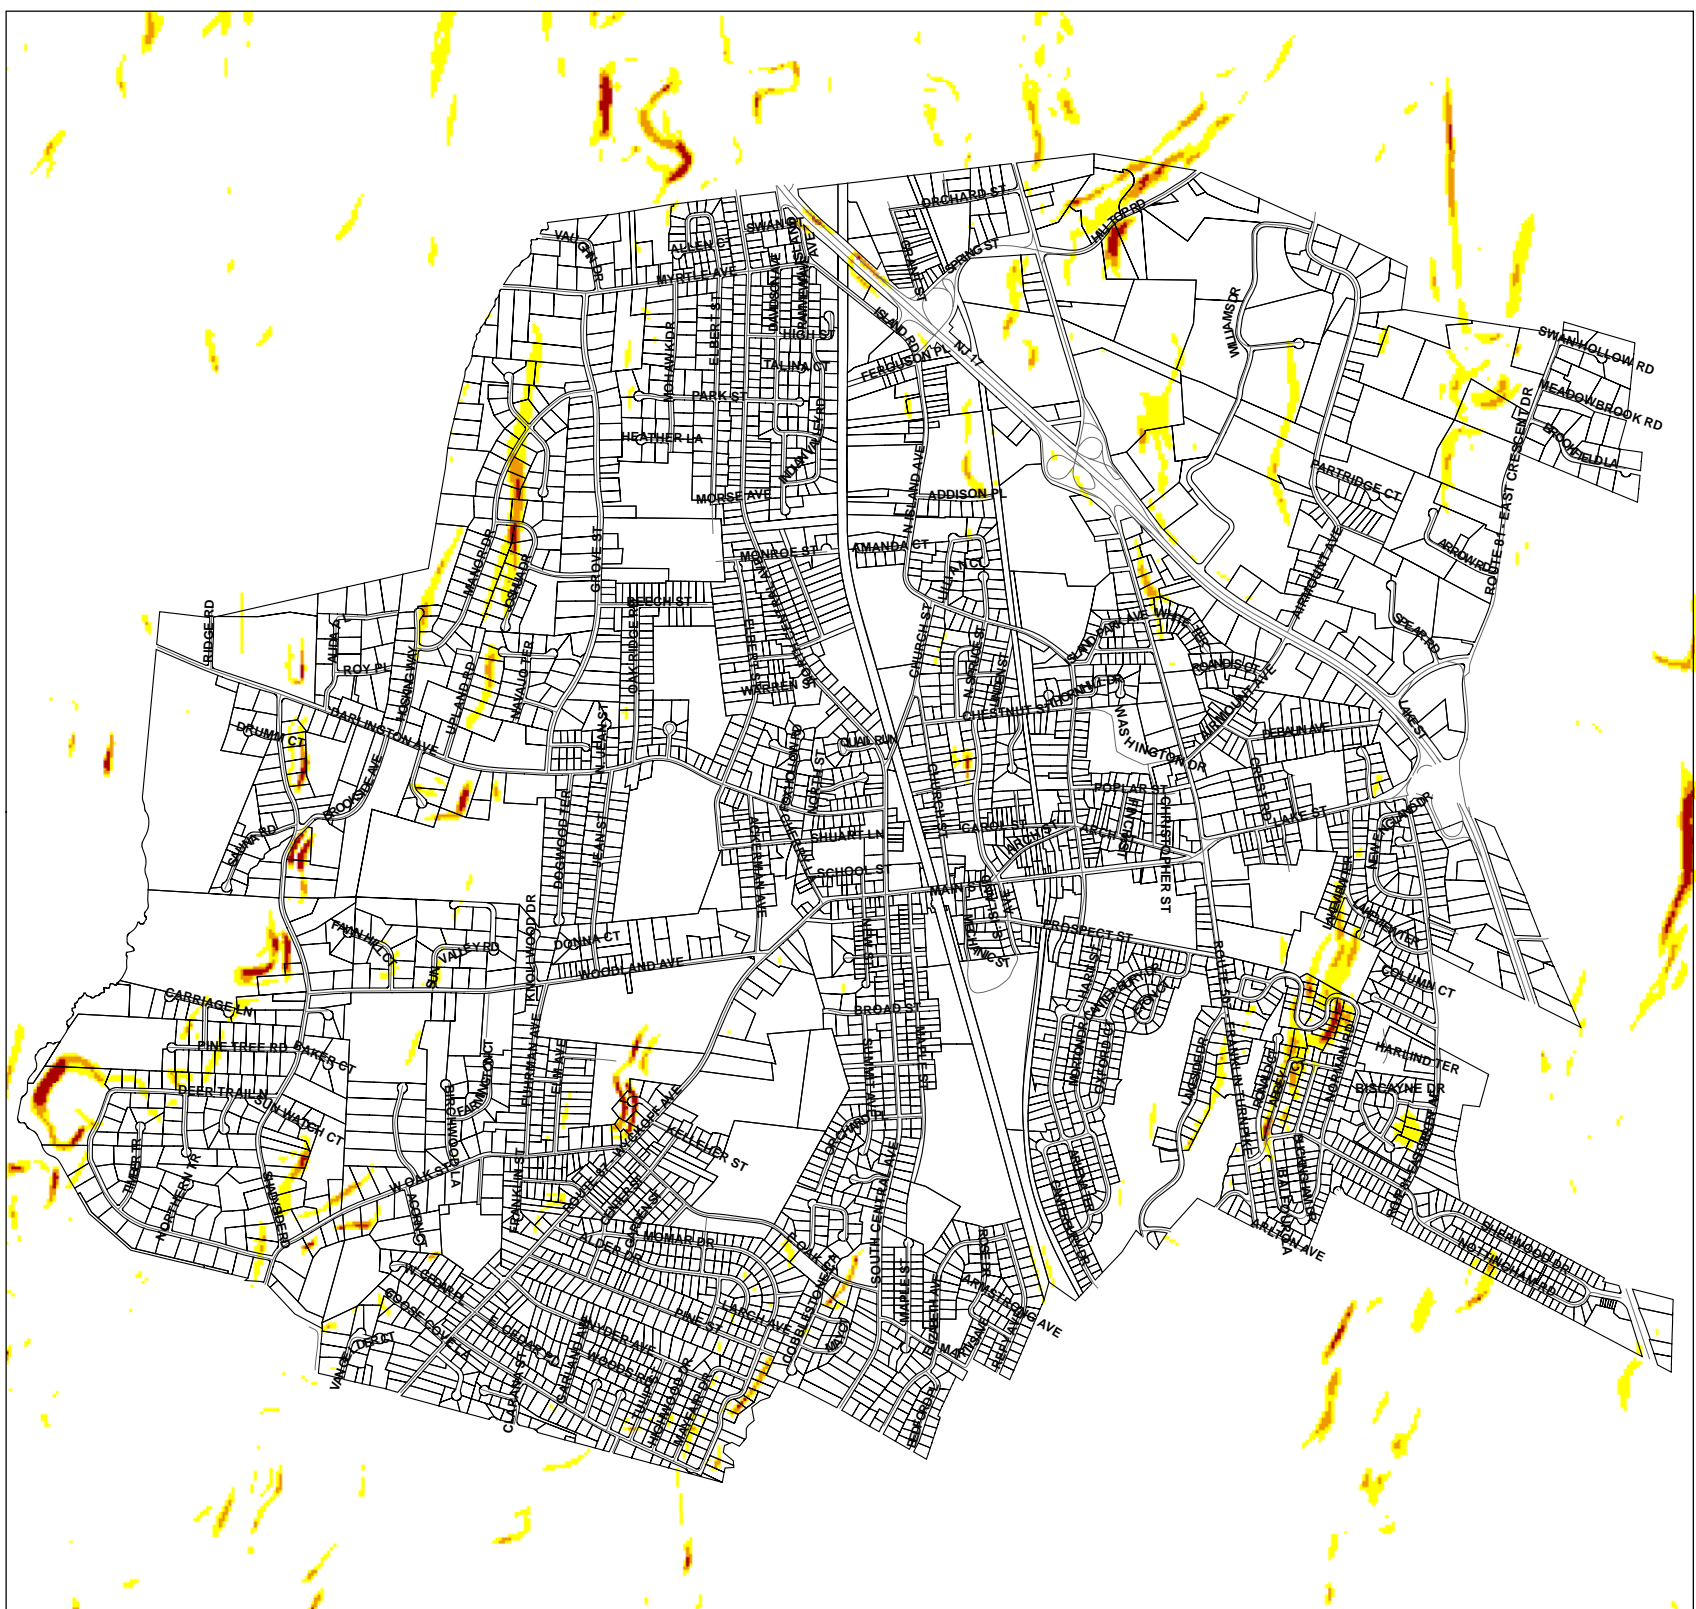

Steep Slope

Ramsey Borough,
Bergen County

October 2006

Legend

-  Slopes less than 15%
-  Slopes 15% to 20%
-  Slopes 20% to 25%
-  Slopes greater than 25%

Data Sources:
NJDEP-10 meter DEM's
Bergen County Dept. of GIS

This map was developed using New Jersey Department of Environmental Protection Geographic Information System digital data, but this secondary product has not been NJDEP verified and is not State-authorized.