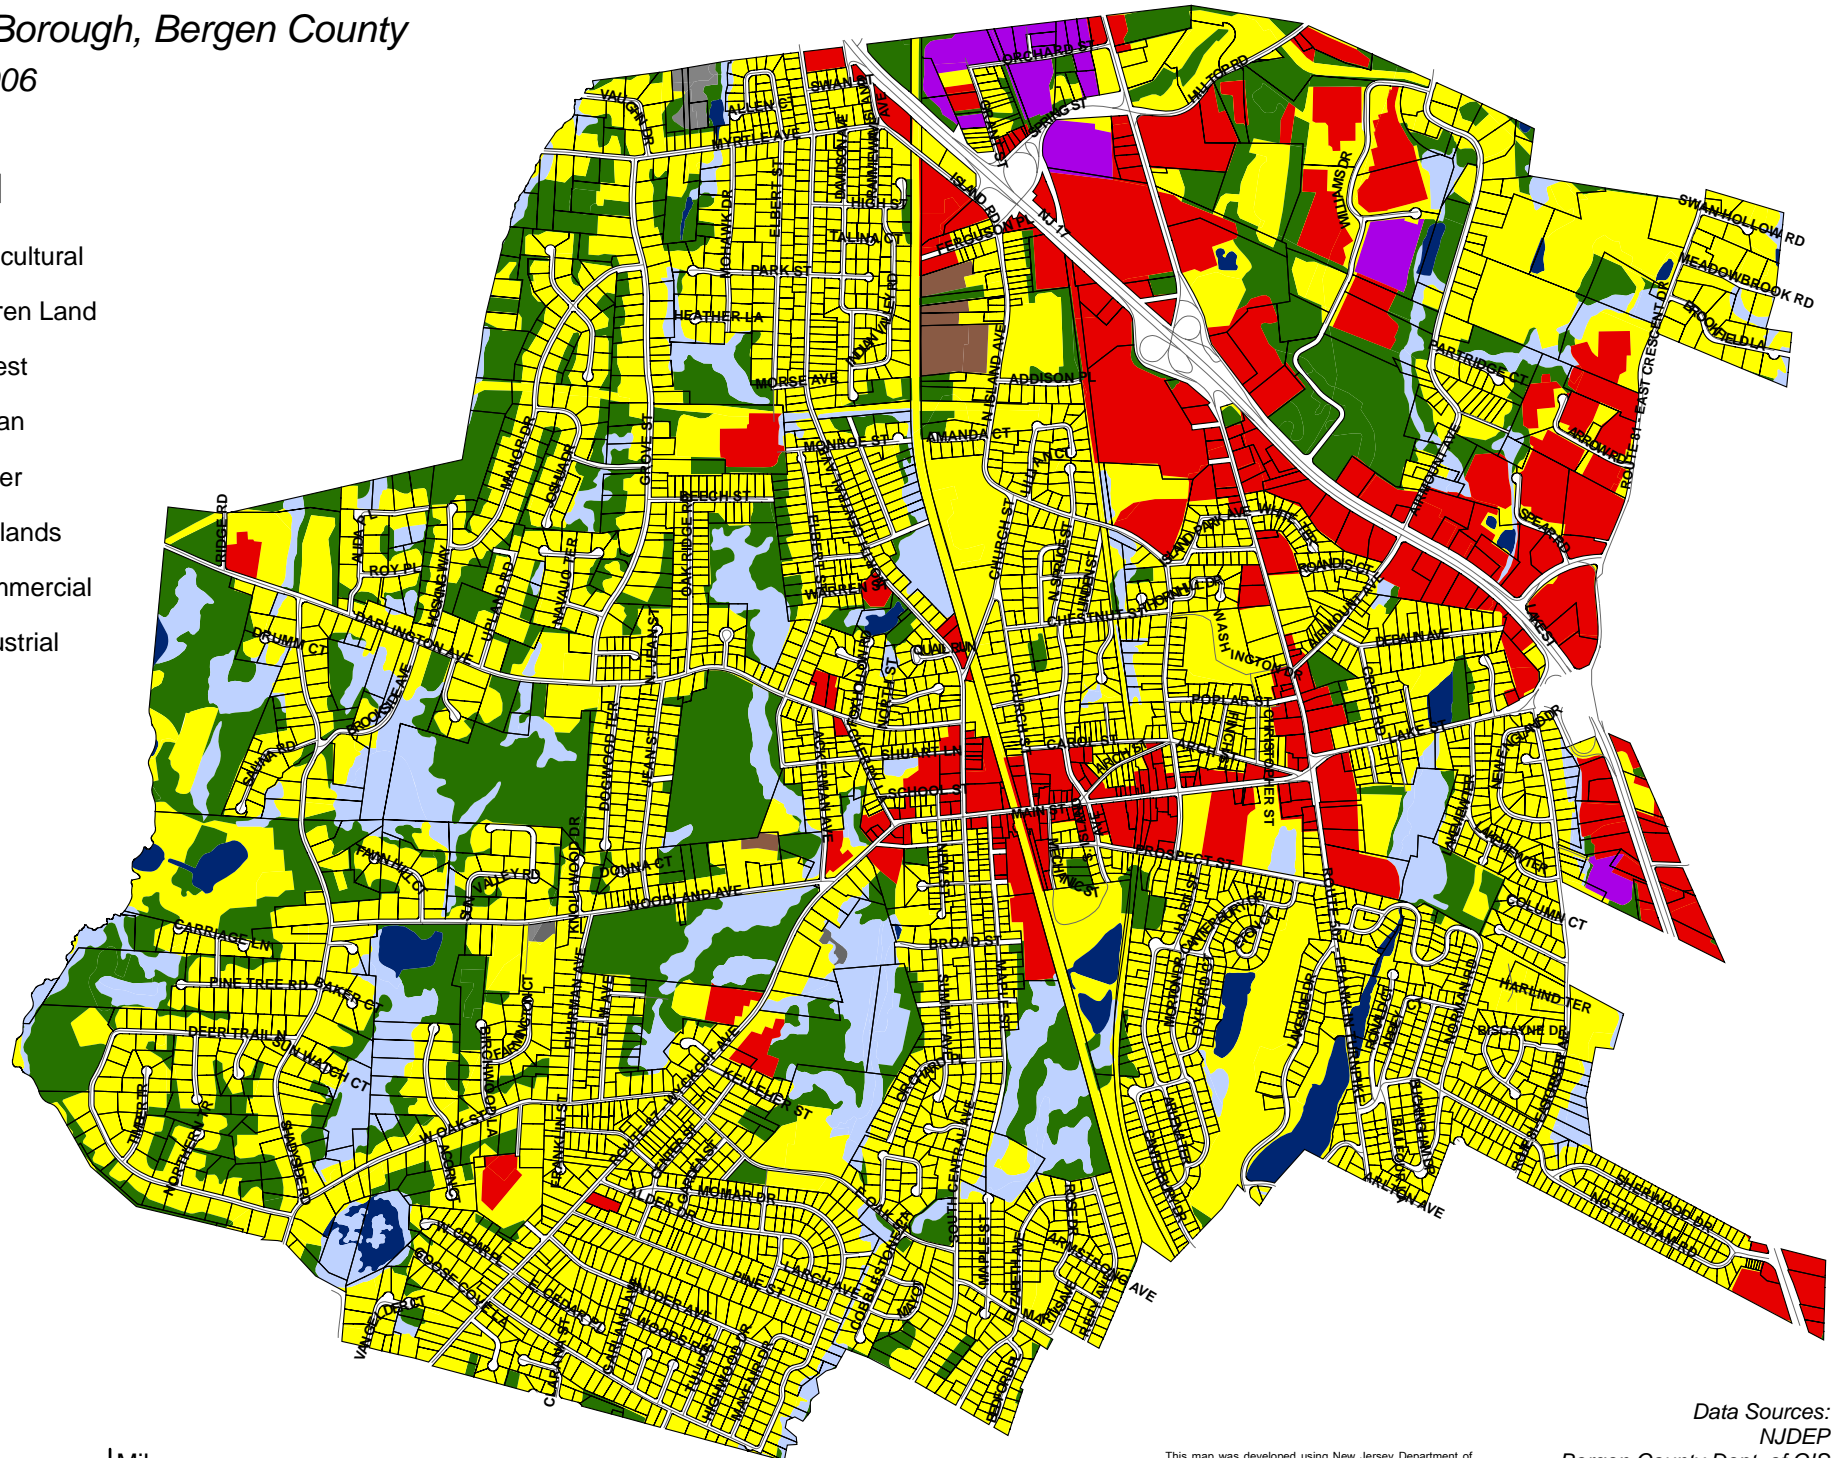

# 2002 Land Use/Land Cover

## Ramsey Borough, Bergen County

October 2006

### Legend

-  Agricultural
-  Barren Land
-  Forest
-  Urban
-  Water
-  Wetlands
-  Commercial
-  Industrial

0 0.25 0.5 Miles

This map was developed using New Jersey Department of Environmental Protection Geographic Information System digital data, but this secondary product has not been NJDEP verified and is not State-authorized.

Data Sources:  
NJDEP  
Bergen County Dept. of GIS  
Mapping Prepared by:  
Elizabeth C. McKenzie, P.P., P.A.